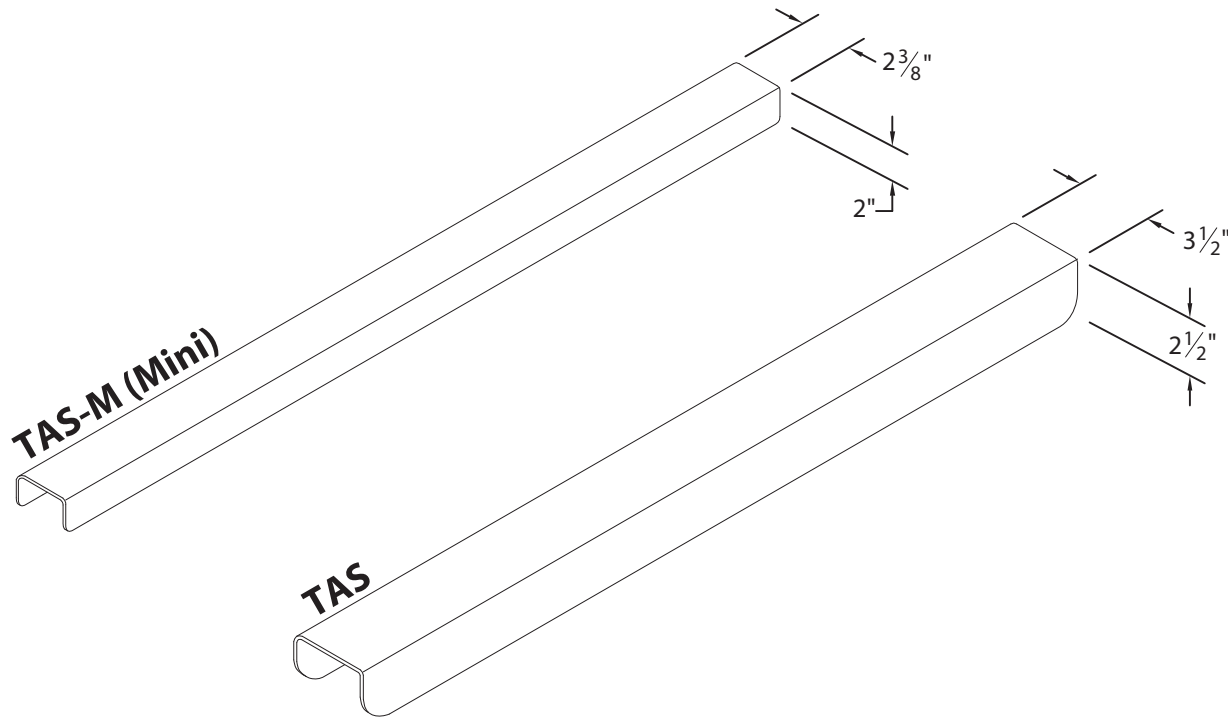

Specifications

Semi-Permanent FRP Threshold Adaptor - TAS

"The solution to wet floors"

Material: Gelcoat fiberglass, 3/16-1/4" thick.

Finish: Color: color-matching gelcoat, White standard. Special colors available.

Dimensions: Made to fit on any ADA or Barrier Free model offered by Best Bath Systems. Blanks available for other brands, but color-match may vary between manufacturers.

Trimmed to fit for Best Bath Systems showers
(to be field trimmed by installer for other brands)