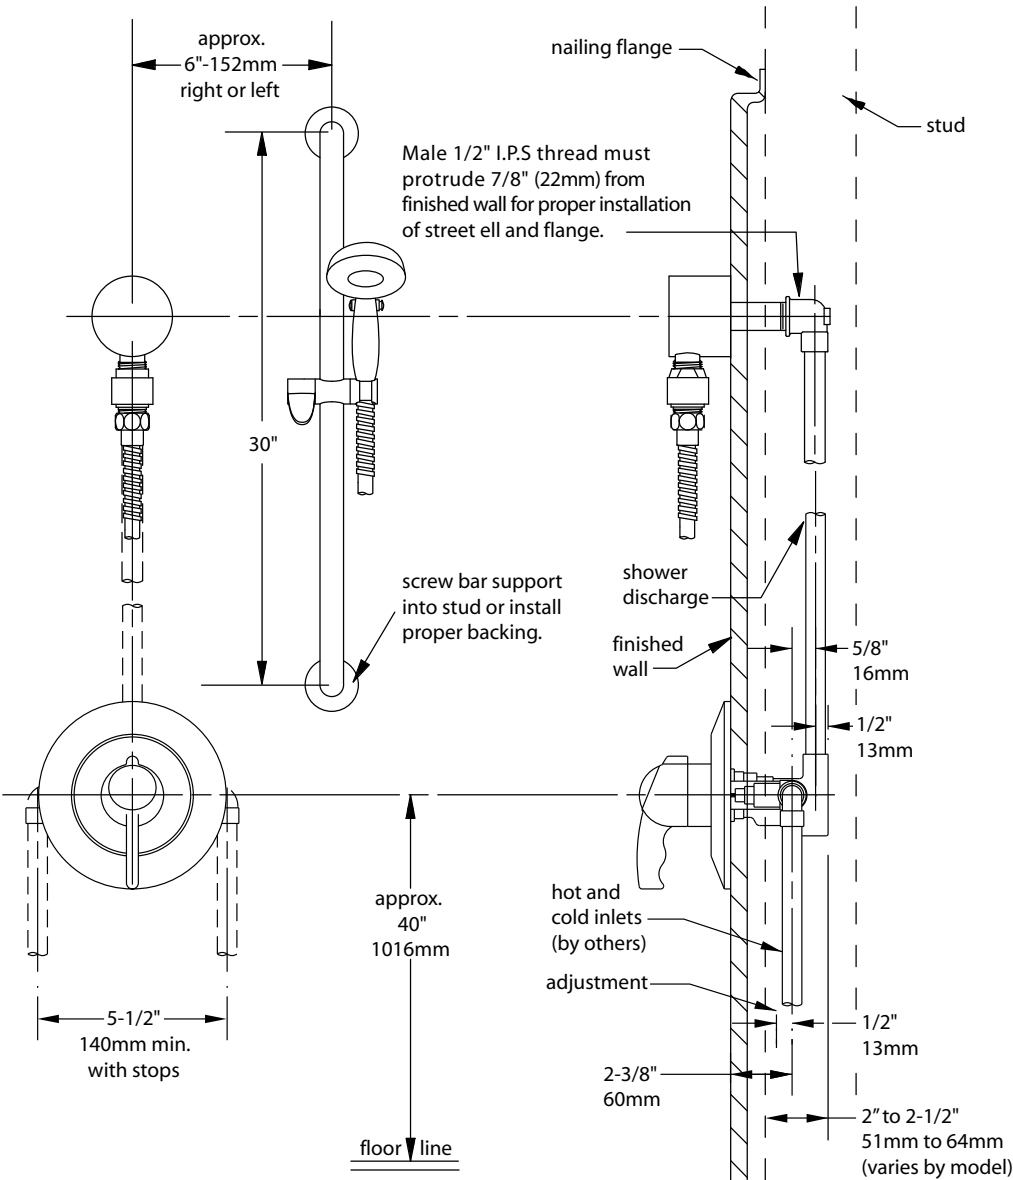

## Specifications

# Shower Package with 30" Glide Bar/Grab Bar

Valve and hand held shower assembly with 30" glide bar/grab bar includes Symmons Pressure Balanced Mixing Valve with adjustable stop screw to limit handle turn 15-1-X-FG, 30" x 1-1/4" Stainless Steel Glide Bar/Grab Bar with Hand Held Shower Slider, Standard on/off EcoFriendly Hand Held Shower, Supply Elbow, Vacuum Breaker and Flex Hose.

SYMMONS PRODUCTS MEET ANSI A112.18.1M, EPA '92 AND ALL KNOWN FLOW RATE REQUIREMENTS. Showerheads and Hand Showers 2.5 GPM (9.5 L/min)

This drawing to be used for rough-in installation only. All floor to center dimensions optional. Concealed piping and fittings not furnished by manufacturer. Dimensions are for ADA compliance (American with Disabilities Act). Consult ADAAG or your state regulations for proper product choice and mounting locations. For complete installation, adjustment and service information, see installation instructions.