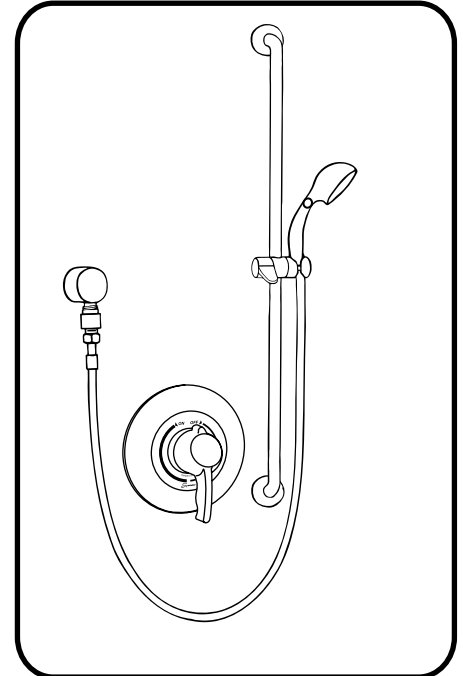

# Shower Package with 30" Glide Bar/Grab Bar

Valve and hand held shower assembly with 30" glide bar/grab bar includes Symmons Pressure Balanced Mixing Valve with adjustable stop screw to limit handle turn 15-1-X-FG, 30" x 1-1/4" Stainless Steel Glide Bar/Grab Bar with Hand Held Shower Slider, Standard on/off EcoFriendly Hand Held Shower, Supply Elbow, Vacuum Breaker and Flex Hose.

SYMMONS PRODUCTS MEET ANSI A112.18.1M, EPA '92 AND ALL KNOWN FLOW RATE REQUIREMENTS. Showerheads and Hand Showers 2.5 GPM (9.5 L/min)

This drawing to be used for rough-in installation only. All floor to center dimensions optional. Concealed piping and fittings not furnished by manufacturer. Dimensions are for ADA compliance (American with Disabilities Act). Consult ADAAG or your state regulations for proper product choice and mounting locations. For complete installation, adjustment and service information, see installation instructions.

### (Check One) Package Description:

| (Check One)              | Package Description:  | Part Number:    |
|--------------------------|---|-----------------|
| <input type="checkbox"/> | Symmons 15-1 3-Port Valve, Stainless Steel 30" x 1-1/4" Glide Bar/Grab Bar and Hand Held Shower     | KGB30QSSSLIDER  |
| <input type="checkbox"/> | Symmons 15-1 3-Port Valve, Stainless Steel 30" x 1-1/2" Glide Bar/Grab Bar and Hand Held Shower     | KGB30HSSSLIDER  |
| <input type="checkbox"/> | Symmons 15-1 3-Port Valve, Polished Chrome 30" x 1-1/4" Glide Bar/Grab Bar and Hand Held Shower     | KGB30QPCSLIDER  |
| <input type="checkbox"/> | Symmons 15-1 3-Port Valve, Polished Chrome 30" x 1-1/2" Glide Bar/Grab Bar and Hand Held Shower     | KGB30HPCSLIDER  |
| <input type="checkbox"/> | Symmons 15-1 3-Port Valve, Powder Coated White 30" x 1-1/4" Glide Bar/Grab Bar and Hand Held Shower | KGB30QSSWSLIDER |
| <input type="checkbox"/> | Symmons 15-1 3-Port Valve, Powder Coated White 30" x 1-1/2" Glide Bar/Grab Bar and Hand Held Shower | KGB30HSSWSLIDER |